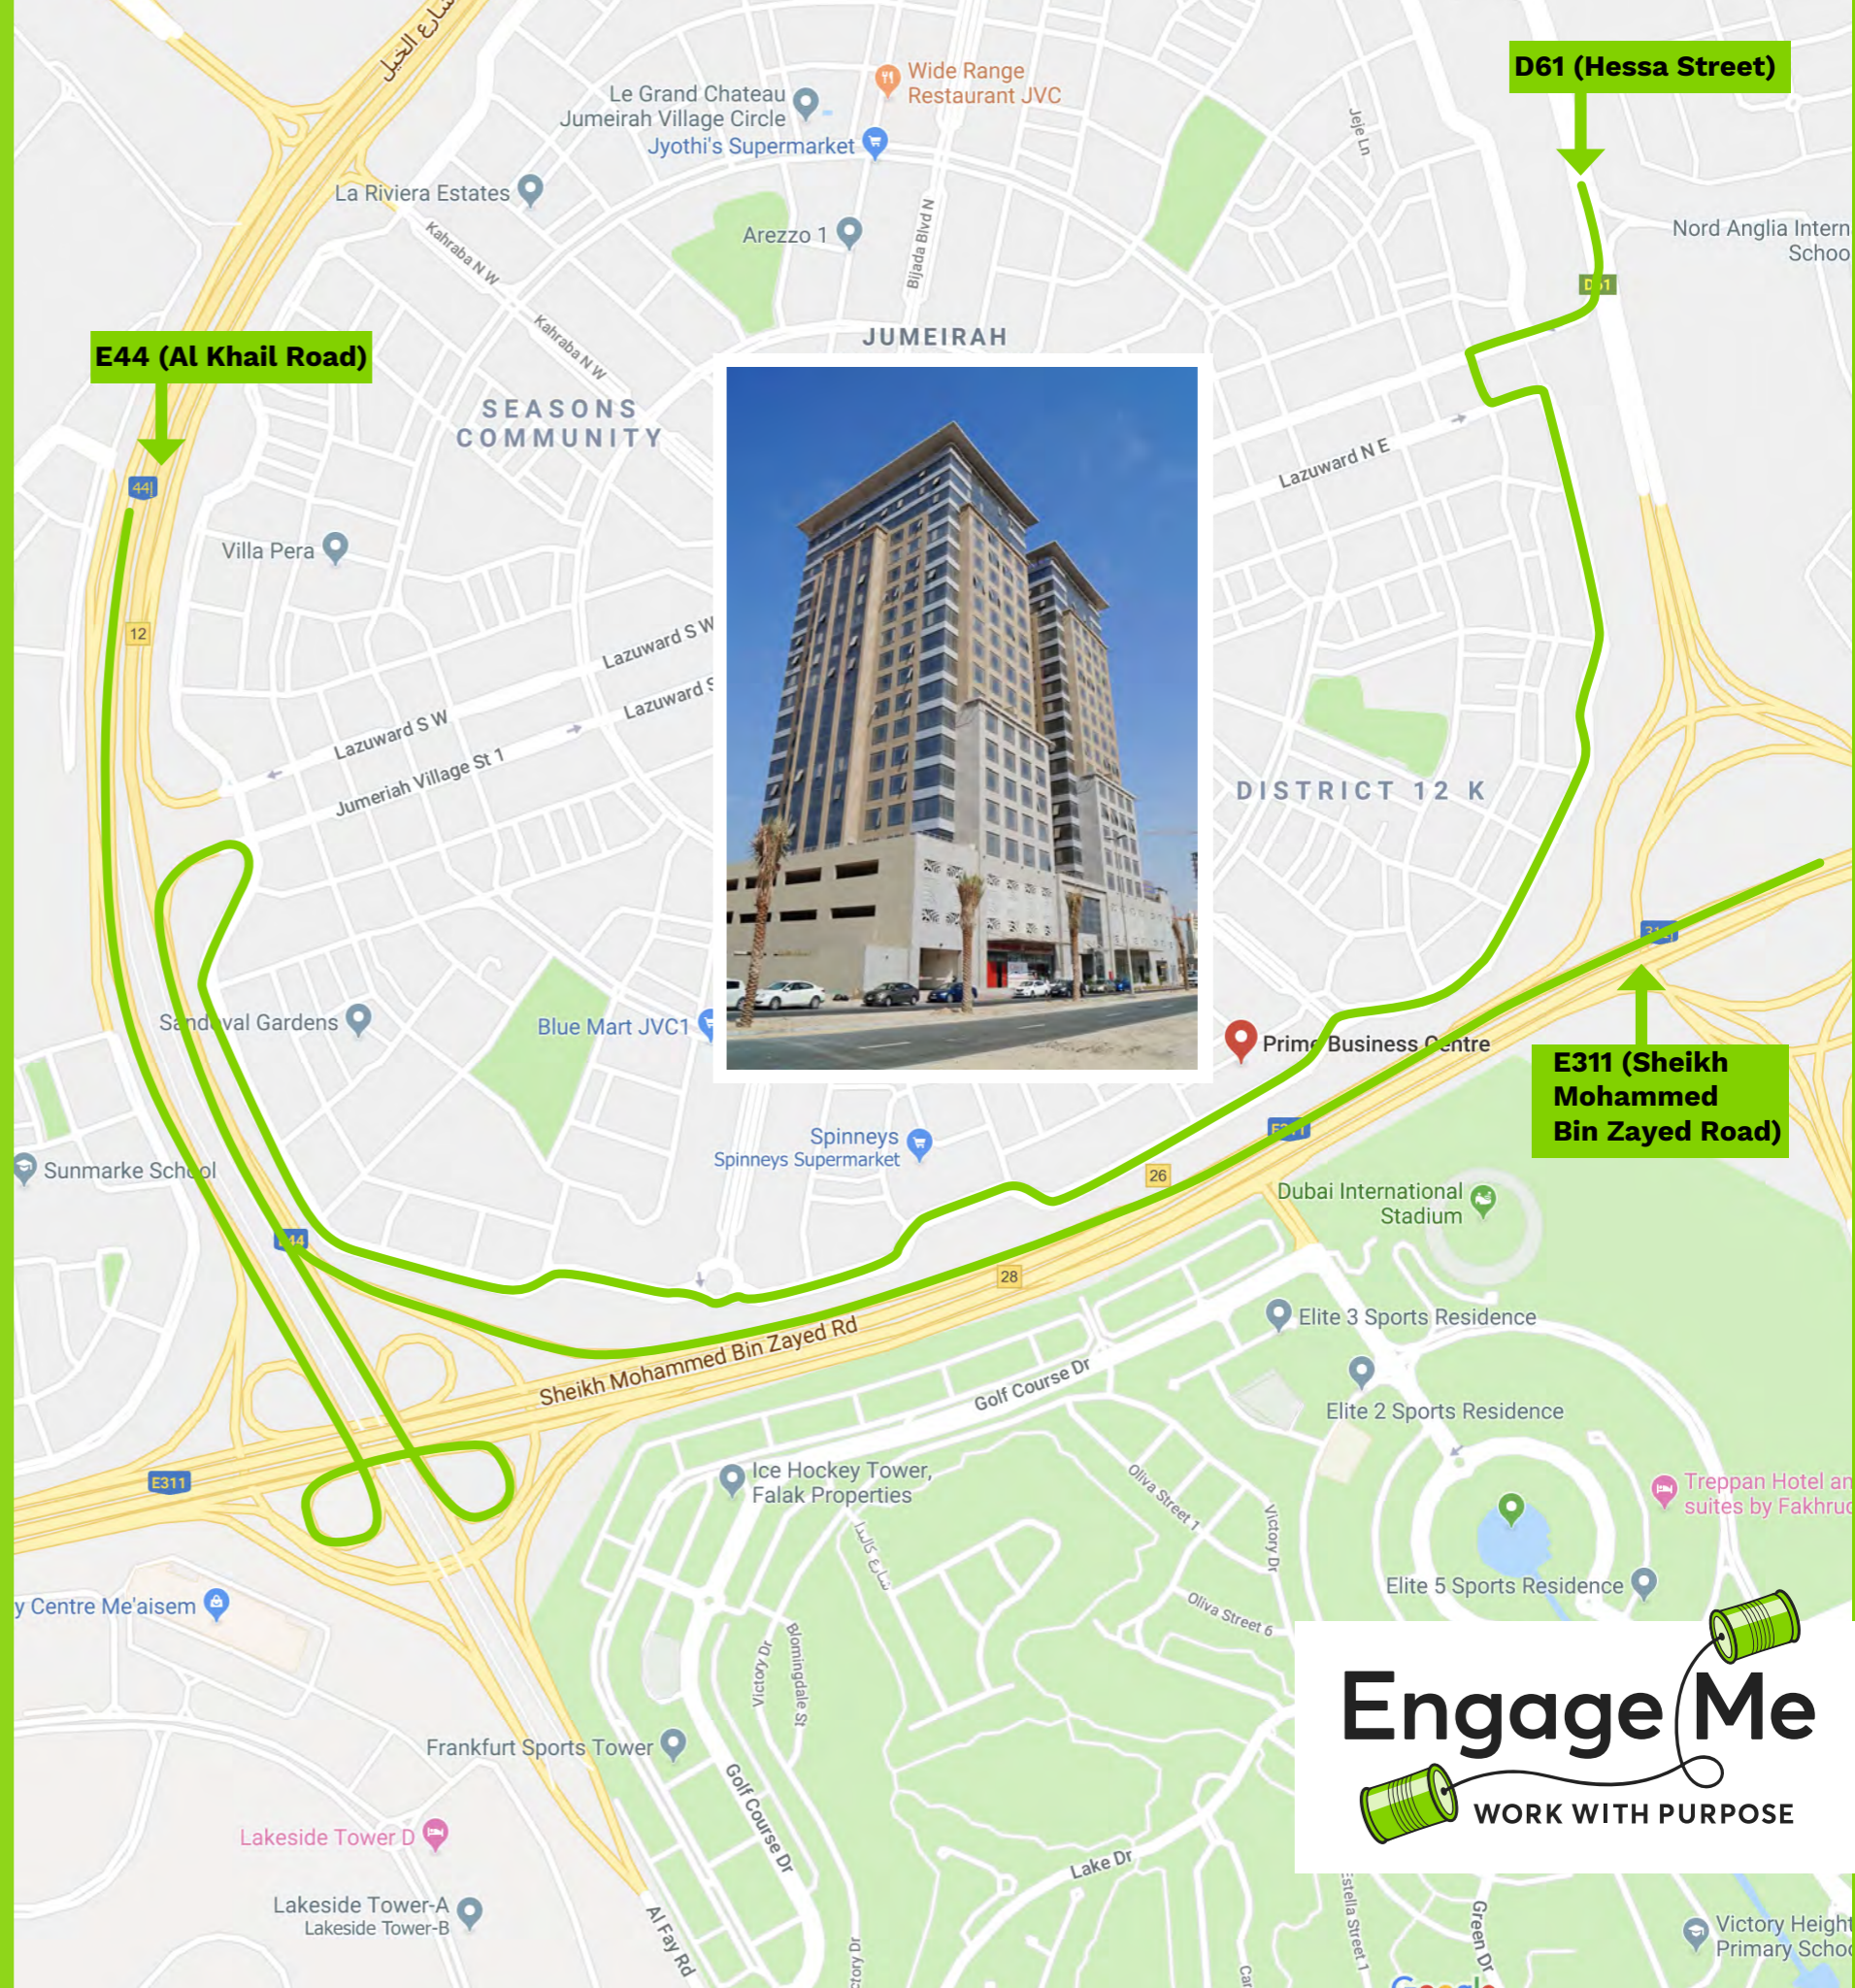

Engage Me Directions

We're looking forward to your visit. To ensure you make it to us without any complications, we've put together this handy map to guide you. We are based in Jumeirah Village Circle (JVC) directly opposite the Cricket Stadium (on the other side of the E311 Road).

If you prefer to use GPS, simply type "Engage Me Consulting" into your Google Maps and it'll lead you right to our door.

OUR ADDRESS

904, Tower A, Prime Business Centre, JVC, Dubai, UAE, PO Box 390273

WHO TO CALL IF LOST

+971 (0) 4 557 3086

WHERE TO PARK

On the roadside parking spots or in the sandy lot found on either side of the building

CLICK BELOW TO FOLLOW US

Engage Me
WORK WITH PURPOSE